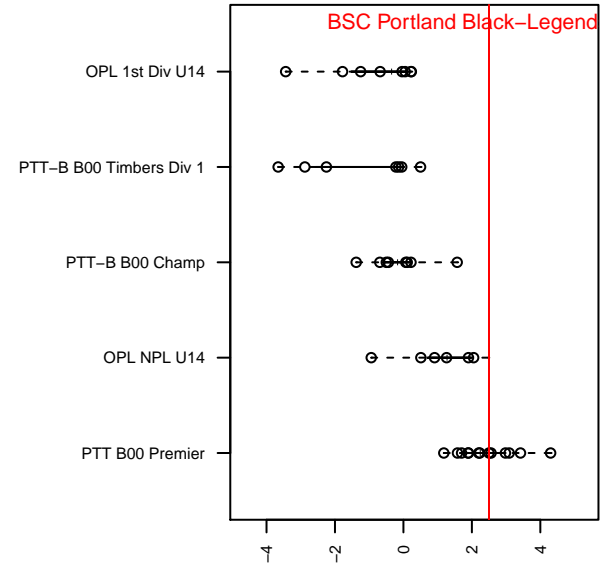

BSC Portland Black–Legends B00

Bridlemile SC Portland
 Portland, OR
 B00 total strength=1364
 attack=8.88 defense=5.63
 fall league = PTT B00 Premier
 spr league = Spr OYS B00 Premier
 notes= Legends; Dacey 2013

alt names used:
 BSC Portland 00B Legends
 BSC Portland 00B Legends
 BSC Portland 00B Legends
 BSC OREGON LEGENDS 00 (OR)

Venues played:
 2013 OYS State Cup B00
 2014 WA Rush Cup BU14 Gold U14
 2014 PTT B00 Premier
 2014 Spr OYS B00 Premier
 2014 OYS State Cup B00

**attack and defense variance (black dot)
relative to other teams
and top 10 in region**

**attack and defense rating
relative to others at age
and all opponents in last 13 months**

Performance relative to 13 month average