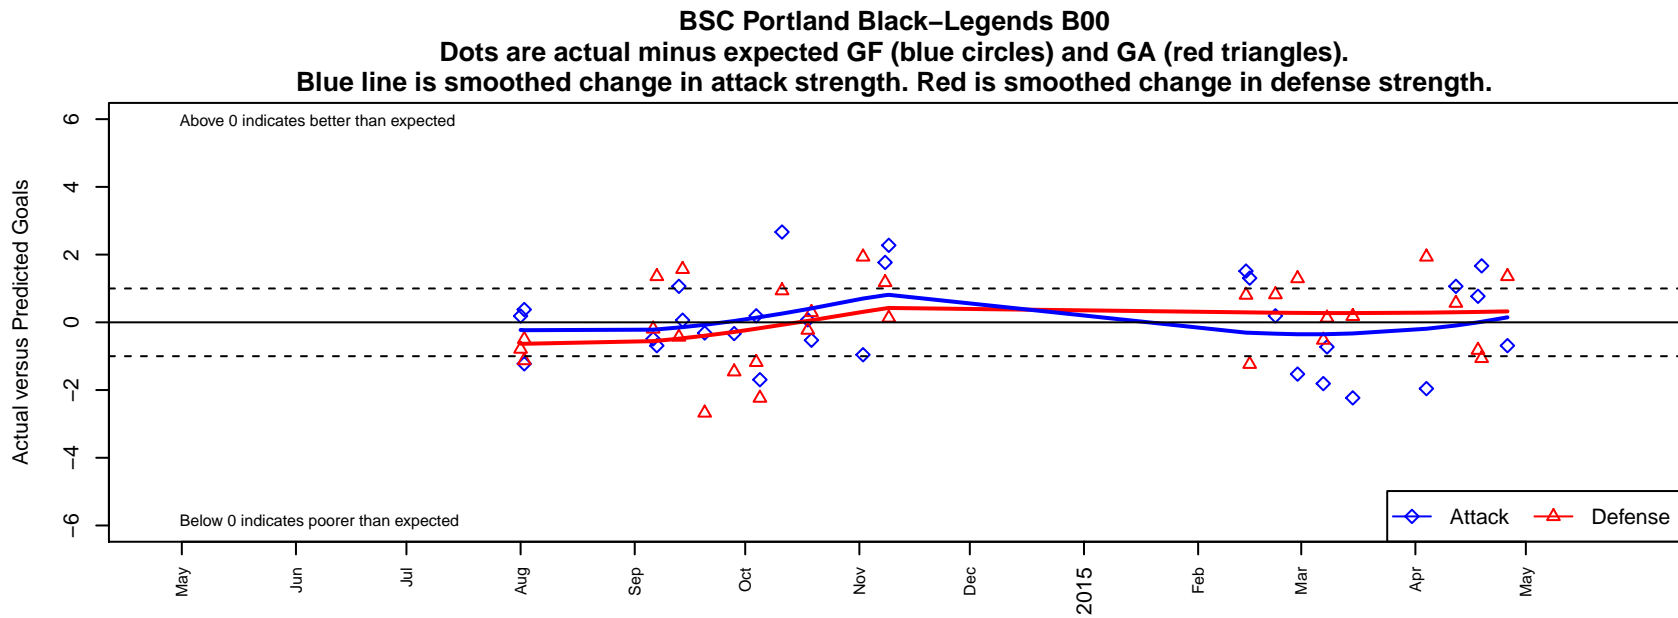

BSC Portland Black–Legends B00

Bridlemile SC Portland
 Portland, OR
 B00 total strength=1364
 attack=8.88 defense=5.63
 fall league = PTT B00 Premier
 spr league = Spr OYS B00 Premier
 notes= Legends; Dacey 2013

**attack and defense variance (black dot)
relative to other teams
and top 10 in region**

**attack and defense rating
relative to others at age
and all opponents in last 13 months**

Performance relative to 13 month average